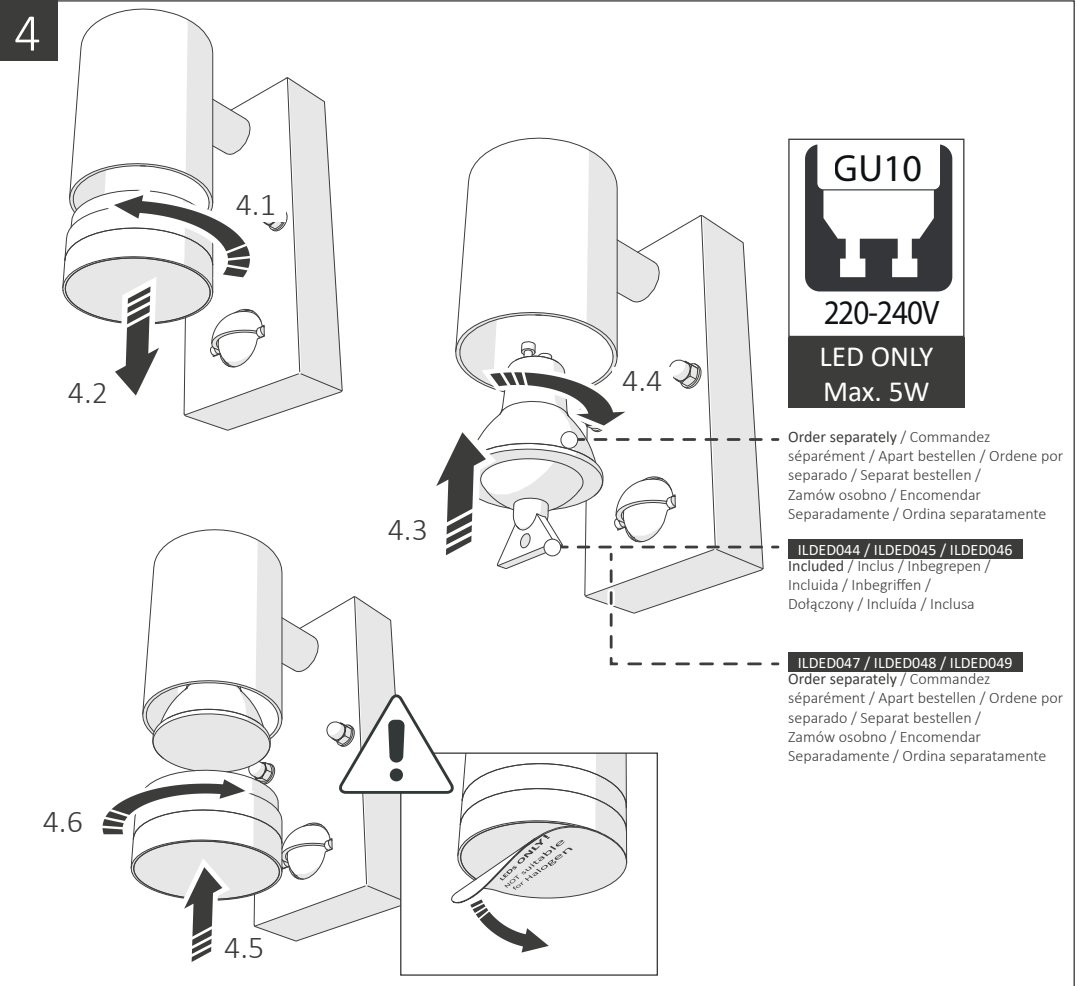

IS 1001

40°C

-20°C

1.4

Included / Inclus / Inbegrepen /
Incluida / Inbegriffen /
Dołączony / Incluída / Inclusa

ILDED044 / ILDED045 / ILDED046

ILDED047 / ILDED048 / ILDED049

1 Installation / Installation / Installatie / Instalación / Installation / Instalacja / Instalação

2 Connection / Lien / Verbinding / Conexión / Verbindung / Połączenie / Conexão

2.1

3 Installation / Installation / Installatie / Instalación / Installation / Instalacja / Instalação

Warranty/ Technical & contact information are all available at www.integral-led.com

IS1038 A

Integral LED is a division of Integral Memory plc:
Unit 6, Iron Bridge Close, Iron Bridge Business Park,
London, NW10 0UF, UK
Integral Europe BV, 2801 DG, NL